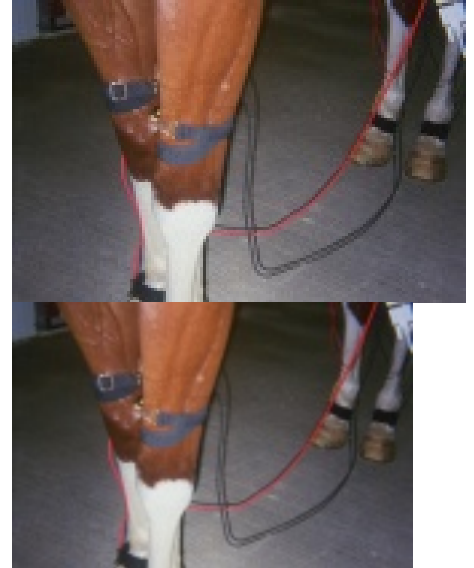

Price: \$290.00

Category: [SCIO Accessories](#)

VELCRO LIMB STRAPS W/ 8' LIMB WIRES AH03

SKU: AH03

Price Saving Combo. Highly conductive **BioTrode™** Rubber 1.5"W x 15"L straps set of 4 AH04; w/ **BioTrode™** flexible 8' Quick Release superior quality wire set AH05.

Price: \$280.00

Categories: [ACCESSORIES](#), [Animal Accessories](#)

SCIO VELCRO LIMB STRAPS W/ 8' LIMB WIRES

SKU: HH03

Price: \$270.00

Categories: [ACCESSORIES](#), [SCIO Accessories](#)

INDIGO ADAPTOR SET