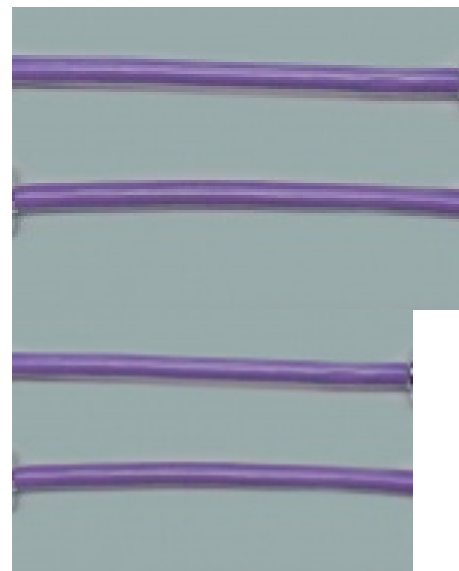

INDIGO ADAPTOR SET

SKU: IADPT

Now you can use your SCIO Head and Limb Straps with your iNDIGO.

Price: $270.00

Category: [INDIGO Accessories](#)

BLUE RIBBON HORSE BLANKET BRAB

SKU: BRAB

Price: $260.00

Categories: [Animal Accessories](#), [EDUCTOR Accessories](#), [INDIGO Accessories](#), [SCIO Accessories](#)