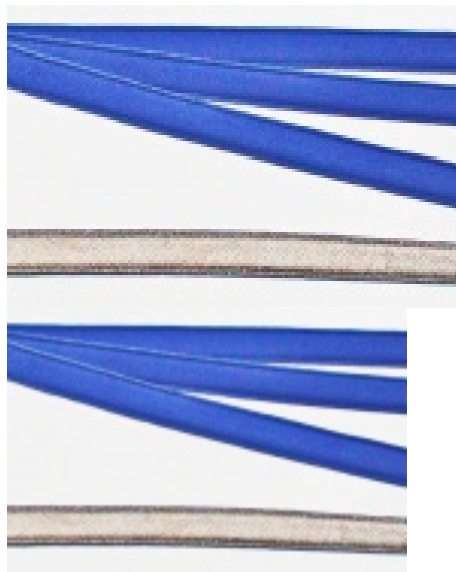

SCIO | EDUCTOR RUBBER/VELCRO® LIMB STRAPS

SKU: HH04

These high quality **BioTrode™** limb straps are designed for both the SCIO and/or EDUCTOR Biofeedback devices.

The package includes:

(Set of 4) -1"W x 15"L **BioTrode™** Quick Release set of straps designed to work with the BioTrode™ Leads

Price: $135.00

Categories: [ACCESSORIES](#), [SCIO Accessories](#)

SOFT LIMB STRAPS SLS

SKU: SLS

The Soft Strap Limb Straps are VELTEX® outside and lined with 99% Silver fabric that is HIGHLY CONDUCTIVE! Made for the practitioner who knows the need to sell their client a personal set of limb straps. The client owns them; wash at home in Woolite; hang to dry; and bring them back for your next session. A full 15" wrap capability and HUGE CONDUCTIVITY! Set of 4 attaches to our HH05 Limb wires via magnetic clasp "Quick Release" system.

Price: $135.00

Category: [SCIO Accessories](#)