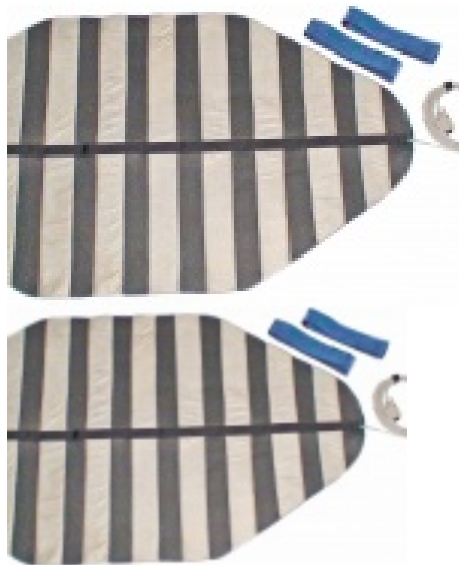

Price: \$520.00

Categories: [ACCESSORIES](#), [SCIO Accessories](#)

HEAD PORT BLANKET HPB-I

SKU: HPB-I

iNDIGO This highly-conductive 8 Electrode Blanket plugs into the biofeedback device head port with an attached cable. The design enables full send/receive capability that delivers maximum frequencies to large areas of the body. Each highly-conductive silver electrode is welded to each wire feeding through the head port. Two adjustable 24" webbing straps are included. Blanket size 24 x 35" Biofeedback.

Price: \$340.00

Category: [INDIGO Accessories](#)

EDUCTOR LIMB LEADS W/ STRAPS - QX

SKU: QX-EDUC-LS

The **EDUCTOR Limb Straps** are Reliable, safe, easy to use!

- Reliable, safe, easy to use!
 - Made of vulcanized rubber, proved to be the safest and most conductive material
 - Easy to connect to the device and client
 - Connection to the device made through new and improved plugs
 - Color coding for support
 - Reliable, safe, easy to use!

Price: \$329.00

Categories: [ACCESSORIES](#), [EDUCTOR Accessories](#)

HEAD PORT BLANKET HPB

SKU: HPB

SCIO This highly-conductive 8 Electrode Blanket plugs into the biofeedback device head port with an attached cable. The design enables full send/receive capability that delivers maximum frequencies to large areas of the body. Each highly-conductive silver electrode is welded to each wire feeding through the head port. Two adjustable 24" webbing straps are included. Blanket size 24 x 35" Biofeedback.