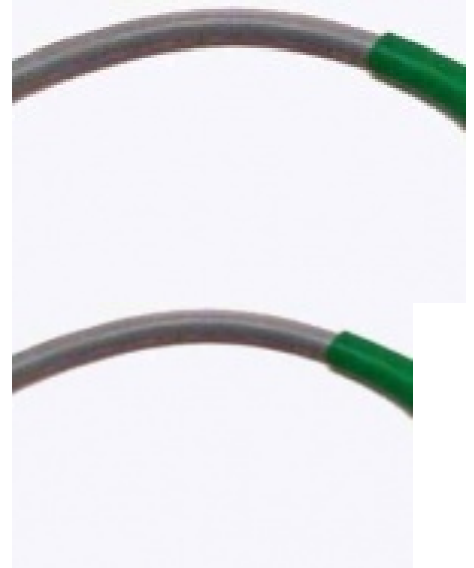

Price: \$120.00

Category: [ACCESSORIES](#)

HH04-E CONDUCTIVE RUBBER LIMB STRAPS

SKU: HH04-E Conductive Rubber Limb St

HH04-E Rubber Limb Straps will be delivered with snap connection to use with your Eternale Limbe wires. HIGHLY conductive.

Price: \$120.00

Category: [ACCESSORIES](#)

E-ADPT-L ETERNALE LIMB ADAPTOR

SKU: E-ADPT-L Eternale Limb Adaptor

E-ADPT-L Eternale Limb Adaptor. You can use your SCIO limb harness. Also can be adapted to utilize iNDIGO limb straps.

Price: \$119.00

Category: [ACCESSORIES](#)

EXTENSION STRAPS FOR WRAP PAD AHWAEXT

SKU: AHWAEXT

These 24" Webbing Extension Straps for extended or large area coverage. Long enough to wrap around a leg, arm, tummy or back. Velco® hook tabs are on the strap ends. For use with the AHWA Arap Around Pad. Set of 2.