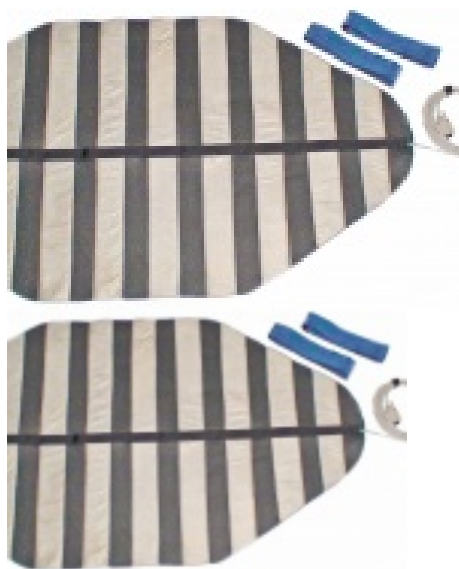

SKU: AH06

This is the full system that combines all you need in a price saving combination. Includes (1 - 2"Wx30"L Head Harness AH02, 4 - 1.5"x18" **BioTrode™** Rubber/Velcro® Limb Straps AH04, 1 - 8' Quick Release Limb Wires Color Coded for SCIO AH05

Price: \$530.00

Categories: [Animal Accessories](#), [SCIO Accessories](#)

SCIO HUMAN HARNESS SYSTEM

SKU: HH01

Price: \$520.00

Categories: [ACCESSORIES](#), [SCIO Accessories](#)

SCIO FULL HARNESS SYSTEM - QX

SKU: QX-SCIO-Full-Set

The **EDUCTOR Limb Straps** are Reliable, safe, easy to use!

- Reliable, safe, easy to use!
 - Made of vulcanized rubber, proved to be the safest and most conductive material
 - Easy to connect to the device and client
 - Connection to the device made through new and improved plugs
 - Color coding for support
 - Reliable, safe, easy to use!

Price: \$520.00

Categories: [ACCESSORIES](#), [SCIO Accessories](#)

HEAD PORT BLANKET HPB-I

SKU: HPB-I

iNDIGO This highly-conductive 8 Electrode Blanket plugs into the biofeedback device head port with an attached cable. The design enables full send/receive capability that delivers maximum frequencies to large areas of the body. Each highly-conductive silver electrode is welded to each wire feeding through the head port. Two adjustable 24" webbing straps are included. Blanket size 24 x 35" Biofeedback.