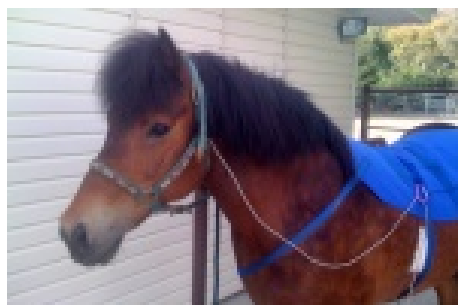

INDIGO ADAPTOR SET

SKU: IADPT

Now you can use your SCIO Head and Limb Straps with your iNDIGO.

Price: $270.00

Category: [INDIGO Accessories](#)

BLUE RIBBON HORSE BLANKET BRAB

SKU: BRAB

Price: $260.00

Categories: [Animal Accessories](#), [EDUCTOR Accessories](#), [INDIGO Accessories](#), [SCIO Accessories](#)